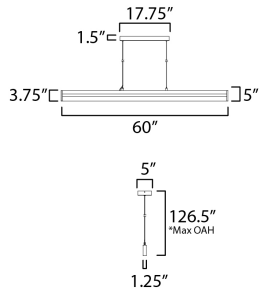

MEASUREMENTS

DIMENSION : 60" L x 1.25" W x 3.75" H
 MAX OAH : 126.5" OAH
 CANOPY : 5" W x 1.5" H x 17.75" L
 HANGING WEIGHT : 13.73 lb

LAMPING

INPUT VOLTAGE : 120-277V
 LUMENS : 2,400 Rated (1,600 Del.)
 BULB : 1 x 65W LED DC Integrated , 65W Total
 BULB INCLUDED : (Integrated)
 DIMMABLE : WiZ APP
 CRI : 90 CRI
 COLOR_TEMP : RGBTWK