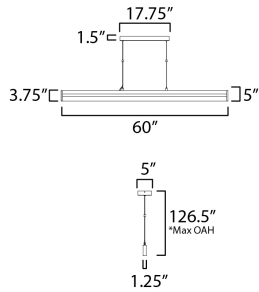

MEASUREMENTS

DIMENSION : 60" L x 1.25" W x 3.75" H
 MAX OAH : 126.5" OAH
 CANOPY : 5" W x 1.5" H x 17.75" L
 HANGING WEIGHT : 13.73 lb

LAMPING

INPUT VOLTAGE : 120-277V
 LUMENS : 2,400 Rated (1,600 Del.)
 BULB : 1 x 65W LED DC Integrated , 65W Total
 BULB INCLUDED : (Integrated)
 DIMMABLE : WIZ APP
 CRI : 90 CRI
 COLOR_TEMP : RGBTWK

*max overall height

FINISHES OPTION

 Black (BK)

MATERIAL

Aluminum, Steel, Acrylic

RATINGS

cETLus
 Dry Location

ADDITIONAL