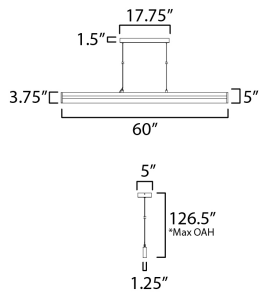

MEASUREMENTS

DIMENSION : 60" L x 1.25" W x 3.75" H
 MAX OAH : 126.5" OAH
 CANOPY : 5" W x 1.5" H x 17.75" L
 HANGING WEIGHT : 13.73 lb

LAMPING

INPUT VOLTAGE : 120-277V
 LUMENS : 2,400 Rated (1,600 Del.)
 BULB : 1 x 65W LED DC Integrated , 65W Total
 BULB INCLUDED : (Integrated)
 DIMMABLE : WIZ APP
 CRI : 90 CRI
 COLOR_TEMP : RGBTWK

*max overall height

FINISHES OPTION

 Black (BK)

MATERIAL

Aluminum, Steel, Acrylic

RATINGS

cETLus
 Dry Location

ADDITIONAL