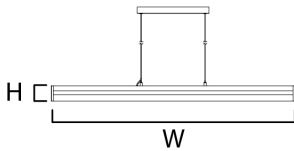

MEASUREMENTS

DIMENSION : 60" L x 1.25" W x 3.75" H
 MAX OAH : 126.5" OAH
 CANOPY : 5" W x 1.5" H x 17.75" L
 HANGING WEIGHT : 13.73 lb

LAMPING

INPUT VOLTAGE : 120-277V
 LUMENS : 2,400 Rated (1,600 Del.)
 BULB : 1 x 65W LED DC Integrated , 65W Total
 BULB INCLUDED : (Integrated)
 DIMMABLE : WiZ APP
 CRI : 90 CRI
 COLOR_TEMP : 3000K-4000K-5000K RGBTWK