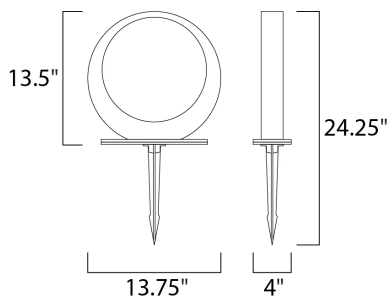

**MEASUREMENTS**

DIMENSION : 13.75" L x 4" W x 13.5" H  
 CANOPY : 4" W x 0.5" H x 11" L  
 HANGING WEIGHT : 10.615 lb

**LAMPING**

INPUT VOLTAGE : 12V  
 LUMENS : 840 Rated (610 Del.)  
 BULB : 1 x 12W LED LED , 12W Total  
 BULB INCLUDED : (Integrated)  
 DIMMABLE : No  
 CRI : 90+ CRI  
 COLOR\_TEMP : 3000K