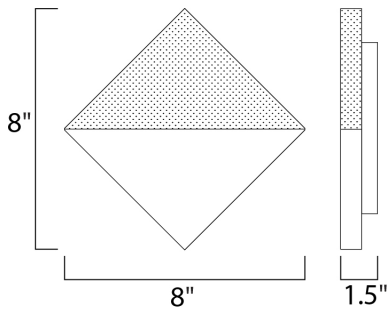

**PRODUCT DESCRIPTION**

**MEASUREMENTS**

DIMENSION : 8" W x 8" H x 1.5" Ext  
 MAX OAH : 1.5" OAH 6.5" W x 0.83" H  
 HANGING WEIGHT : 2.97 lb

**LAMPING**

INPUT VOLTAGE : 120V  
 LUMENS : 700 Rated (658 Del.)  
 BULB : 1 x 10W LED PCB Integrated , 10W Total  
 BULB INCLUDED : (Integrated)  
 DIMMABLE : Triac CL  
 CRI : 90+ CRI  
 COLOR\_TEMP : 3000K

**FINISHES OPTION**

-  Satin Aluminum (SA)
-  White (WT)

**MATERIAL**

Aluminum, Acrylic

**RATINGS**

cETLus  
 Wet Location  
 ADA

**ADDITIONAL**

INSTALL UP/DOWN: Any  
 RATED LIFE 50000 Hours  
 OPERATING TEMPERATURE:  
 -20°C (-4°F), 40°C (104°F)