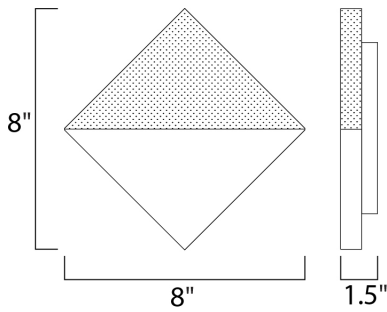

PRODUCT DESCRIPTION

MEASUREMENTS

DIMENSION : 8" W x 8" H x 1.5" Ext
 MAX OAH : 1.5" OAH 6.5" W x 0.83" H
 HANGING WEIGHT : 2.97 lb

LAMPING

INPUT VOLTAGE : 120V
 LUMENS : 700 Rated (658 Del.)
 BULB : 1 x 10W LED PCB Integrated , 10W Total
 BULB INCLUDED : (Integrated)
 DIMMABLE : Triac CL
 CRI : 90+ CRI
 COLOR_TEMP : 3000K

FINISHES OPTION

-  Satin Aluminum (SA)
-  White (WT)

MATERIAL

Aluminum, Acrylic

RATINGS

cETLus
 Wet Location
 ADA

ADDITIONAL

INSTALL UP/DOWN: Any
 RATED LIFE 50000 Hours
 OPERATING TEMPERATURE:
 -20°C (-4°F), 40°C (104°F)