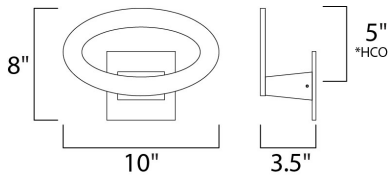

PRODUCT DESCRIPTION

*height from center of outlet to the top of the fixture

MEASUREMENTS

DIMENSION : 10" W x 8" H x 3.5" Ext
 MAX OAH :
 HANGING WEIGHT : 1.6 lb

LAMPING

INPUT VOLTAGE : 120V
 LUMENS : 700 Rated (367 Del.)
 BULB : 7 x 1W LED PCB Integrated , 7W Total
 BULB INCLUDED : (Integrated)
 DIMMABLE : No
 CRI : 80+ CRI
 COLOR_TEMP : 3000K
 LIGHTING_DIRECTION : Indirect

FINISHES OPTION

 Satin Aluminum (SA)

MATERIAL

Aluminum

RATINGS

cETLus
 Location
 ADA

ADDITIONAL

INSTALL UP/DOWN: Up/Down
 RATED LIFE 50000 Hours
 OPERATING TEMPERATURE:
 -20°C (-4°F), 40°C (104°F)