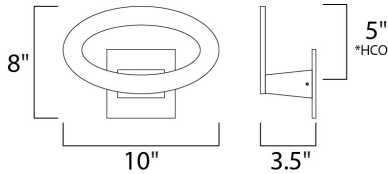

PRODUCT DESCRIPTION

*height from center of outlet to the top of the fixture

MEASUREMENTS

DIMENSION : 10" W x 8" H x 3.5" Ext
 MAX OAH :
 HANGING WEIGHT : 1.6 lb

LAMPING

INPUT VOLTAGE : 120V
 LUMENS : 700 Rated (367 Del.)
 BULB : 7 x 1W LED PCB Integrated , 7W Total
 BULB INCLUDED : (Integrated)
 DIMMABLE : No
 CRI : 80+ CRI
 COLOR_TEMP : 3000K
 LIGHTING_DIRECTION : Indirect

FINISHES OPTION

 Satin Aluminum (SA)

MATERIAL

Aluminum

RATINGS

cETLus
 Location
 ADA

ADDITIONAL

INSTALL UP/DOWN: Up/Down
 RATED LIFE 50000 Hours
 OPERATING TEMPERATURE:
 -20°C (-4°F), 40°C (104°F)