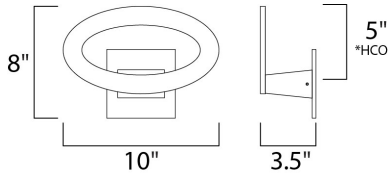

PRODUCT DESCRIPTION

*height from center of outlet to the top of the fixture

MEASUREMENTS

DIMENSION : 10" W x 8" H x 3.5" Ext
 MAX OAH :
 HANGING WEIGHT : 1.6 lb

LAMPING

INPUT VOLTAGE : 120V
 LUMENS : 700 Rated (367 Del.)
 BULB : 7 x 1W LED PCB Integrated , 7W Total
 BULB INCLUDED : (Integrated)
 DIMMABLE : No
 CRI : 80+ CRI
 COLOR_TEMP : 3000K
 LIGHTING_DIRECTION : Indirect

FINISHES OPTION

-  Bronze (BZ)
-  Satin Aluminum (SA)

MATERIAL

Aluminum

RATINGS

cETLus
 Location
 ADA

ADDITIONAL

INSTALL UP/DOWN: Up/Down
 RATED LIFE 50000 Hours
 OPERATING TEMPERATURE:
 -20°C (-4°F), 40°C (104°F)