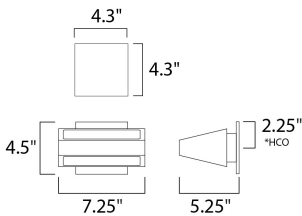

LAMPING

INPUT VOLTAGE : 120V
LUMENS : 540 Rated (445 Del.)
BULB : 18 x .3W LED PCB Integrated , 5W Total
BULB INCLUDED : (Integrated)
DIMMABLE : ELV Or Triac CL
CRI : 80+ CRI
COLOR_TEMP : 3000K
LIGHTING_DIRECTION : Indirect