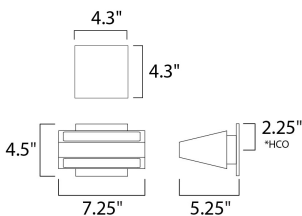

LAMPING

INPUT VOLTAGE : 120V
LUMENS : 540 Rated (445 Del.)
BULB : 18 x .3W LED PCB Integrated , 5W Total
BULB INCLUDED : (Integrated)
DIMMABLE : ELV Or Triac CL
CRI : 80+ CRI
COLOR_TEMP : 3000K
LIGHTING_DIRECTION : Indirect