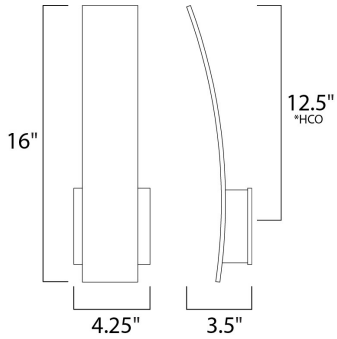

PRODUCT DESCRIPTION

MEASUREMENTS

DIMENSION : 4.25" W x 15.75" H x 3.5" Ext
MAX OAH : 4.33" W x 4.33" H
HANGING WEIGHT : 2.79 lb

LAMPING

INPUT VOLTAGE : 120V
LUMENS : 430 Rated (300 Del.)
BULB : 1 x 5W LED PCB Integrated , 5W Total
BULB INCLUDED : (Integrated)
DIMMABLE : Triac
CRI : 90 CRI
COLOR_TEMP : 3000K
LIGHTING_DIRECTION : Indirect

FINISHES OPTION

- Black (BK)
- Satin Aluminum (SA)
- White (WT)

MATERIAL

Aluminum

RATINGS

cETLus
Wet Location
ADA

ADDITIONAL

INSTALL UP/DOWN: Up
RATED LIFE 50000 Hours
OPERATING TEMPERATURE:
-20°C (-4°F), 40°C (104°F)

PHOTOMETRIC: Report Found Online

Always consult a qualified electrician before installing any lighting product.