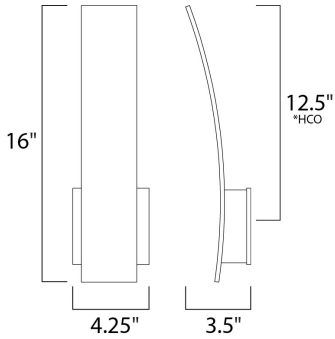

PRODUCT DESCRIPTION

MEASUREMENTS

DIMENSION : 4.25" W x 15.75" H x 3.5" Ext
MAX OAH : 4.33" W x 4.33" H
HANGING WEIGHT : 2.79 lb

LAMPING

INPUT VOLTAGE : 120V
LUMENS : 430 Rated (300 Del.)
BULB : 1 x 5W LED PCB Integrated , 5W Total
BULB INCLUDED : (Integrated)
DIMMABLE : Triac
CRI : 90 CRI
COLOR_TEMP : 3000K
LIGHTING_DIRECTION : Indirect

FINISHES OPTION

- Black (BK)
- Satin Aluminum (SA)
- White (WT)

MATERIAL

Aluminum

RATINGS

cETLus
Wet Location
ADA

ADDITIONAL

INSTALL UP/DOWN: Up
RATED LIFE 50000 Hours
OPERATING TEMPERATURE:
-20°C (-4°F), 40°C (104°F)

PHOTOMETRIC: Report Found Online

Always consult a qualified electrician before installing any lighting product.