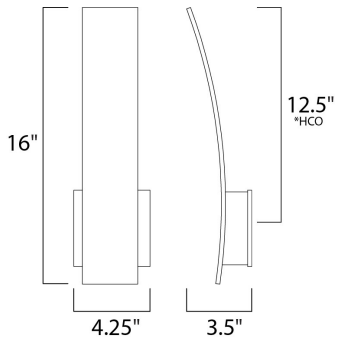

PRODUCT DESCRIPTION

MEASUREMENTS

DIMENSION : 4.25" W x 15.75" H x 3.5" Ext
MAX OAH : 4.33" W x 4.33" H
HANGING WEIGHT : 2.79 lb

LAMPING

INPUT VOLTAGE : 120V
LUMENS : 430 Rated (300 Del.)
BULB : 1 x 5W LED PCB Integrated , 5W Total
BULB INCLUDED : (Integrated)
DIMMABLE : Triac
CRI : 90 CRI
COLOR_TEMP : 3000K
LIGHTING_DIRECTION : Indirect

FINISHES OPTION

- Black (BK)
- Satin Aluminum (SA)
- White (WT)

MATERIAL

Aluminum

RATINGS

cETLus
Wet Location
ADA

ADDITIONAL

INSTALL UP/DOWN: Up
RATED LIFE 50000 Hours
OPERATING TEMPERATURE:
-20°C (-4°F), 40°C (104°F)

PHOTOMETRIC: Report Found Online

Always consult a qualified electrician before installing any lighting product.