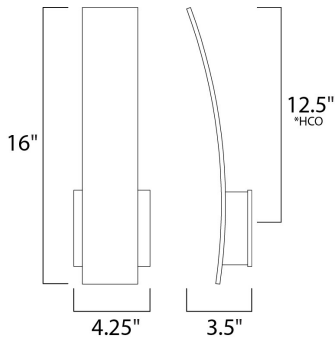

PRODUCT DESCRIPTION

MEASUREMENTS

DIMENSION : 4.25" W x 15.75" H x 3.5" Ext
MAX OAH : 4.33" W x 4.33" H
HANGING WEIGHT : 2.79 lb

LAMPING

INPUT VOLTAGE : 120V
LUMENS : 430 Rated (300 Del.)
BULB : 1 x 5W LED PCB Integrated , 5W Total
BULB INCLUDED : (Integrated)
DIMMABLE : Triac
CRI : 90 CRI
COLOR_TEMP : 3000K
LIGHTING_DIRECTION : Indirect

FINISHES OPTION

- Black (BK)
- Satin Aluminum (SA)
- White (WT)

MATERIAL

Aluminum

RATINGS

cETLus
Wet Location
ADA

ADDITIONAL

INSTALL UP/DOWN: Up
RATED LIFE 50000 Hours
OPERATING TEMPERATURE:
-20°C (-4°F), 40°C (104°F)

PHOTOMETRIC: Report Found Online

Always consult a qualified electrician before installing any lighting product.