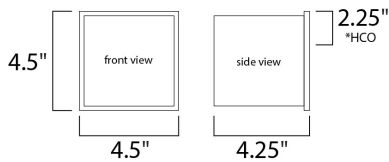

**PRODUCT DESCRIPTION**

\*height from center of outlet to the top of the fixture

**MEASUREMENTS**

DIMENSION : 4" W x 4" H x 4" Ext  
 MAX OAH : 4.33" W x 4.33" H  
 HANGING WEIGHT : 2.33 lb

**LAMPING**

INPUT VOLTAGE : 120-277V  
 LUMENS : 1,000 Rated (580 Del.)  
 BULB : 2 x 5W LED PCB Integrated , 10W Total  
 BULB INCLUDED : (Integrated)  
 DIMMABLE : Triac  
 CRI : 90 CRI  
 COLOR\_TEMP : 3000K  
 LIGHTING\_DIRECTION : Directional