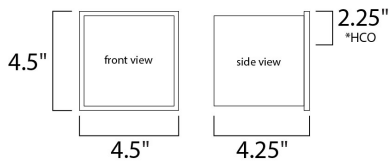

PRODUCT DESCRIPTION

*height from center of outlet to the top of the fixture

MEASUREMENTS

DIMENSION : 4" W x 4" H x 4" Ext
 MAX OAH : 4.33" W x 4.33" H
 HANGING WEIGHT : 2.33 lb

LAMPING

INPUT VOLTAGE : 120-277V
 LUMENS : 1,000 Rated (580 Del.)
 BULB : 2 x 5W LED PCB Integrated , 10W Total
 BULB INCLUDED : (Integrated)
 DIMMABLE : Triac
 CRI : 90 CRI
 COLOR_TEMP : 3000K
 LIGHTING_DIRECTION : Directional