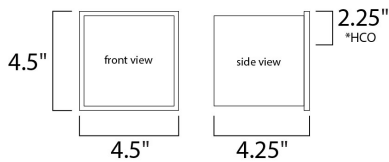

PRODUCT DESCRIPTION

*height from center of outlet to the top of the fixture

MEASUREMENTS

DIMENSION : 4" W x 4" H x 4" Ext
 MAX OAH : 4.33" W x 4.33" H
 HANGING WEIGHT : 2.33 lb

LAMPING

INPUT VOLTAGE : 120V
 LUMENS : 420 Rated (360 Del.)
 BULB : 2 x 3W LED PCB Integrated , 6W Total
 BULB INCLUDED : (Integrated)
 DIMMABLE : Triac
 CRI : 90 CRI
 COLOR_TEMP : 3000K
 LIGHTING_DIRECTION : Directional