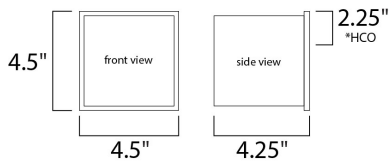

**PRODUCT DESCRIPTION**

\*height from center of outlet to the top of the fixture

**MEASUREMENTS**

DIMENSION : 4" W x 4" H x 4" Ext  
 MAX OAH : 4.33" W x 4.33" H  
 HANGING WEIGHT : 2.33 lb

**LAMPING**

INPUT VOLTAGE : 120-277V  
 LUMENS : 1,000 Rated (580 Del.)  
 BULB : 2 x 5W LED PCB Integrated , 10W Total  
 BULB INCLUDED : (Integrated)  
 DIMMABLE : Triac  
 CRI : 90 CRI  
 COLOR\_TEMP : 3000K  
 LIGHTING\_DIRECTION : Directional