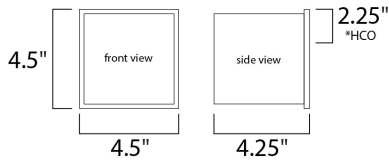

**PRODUCT DESCRIPTION**

\*height from center of outlet to the top of the fixture

**MEASUREMENTS**

DIMENSION : 4" W x 4" H x 4" Ext  
 MAX OAH : 4.33" W x 4.33" H  
 HANGING WEIGHT : 2.33 lb

**LAMPING**

INPUT VOLTAGE : 120V  
 LUMENS : 420 Rated (360 Del.)  
 BULB : 2 x 3W LED PCB Integrated , 6W Total  
 BULB INCLUDED : (Integrated)  
 DIMMABLE : Triac  
 CRI : 90 CRI  
 COLOR\_TEMP : 3000K  
 LIGHTING\_DIRECTION : Directional

**FINISHES OPTION**

-  Black (BK)
-  Bronze (BZ)
-  Satin Aluminum (SA)

**MATERIAL**

Aluminum

**RATINGS**

cETLus  
 Wet Location  
 ADA

**ADDITIONAL**

INSTALL UP/DOWN: Up  
 RATED LIFE 50000 Hours  
 OPERATING TEMPERATURE:  
 -20°C (-4°F), 40°C (104°F)