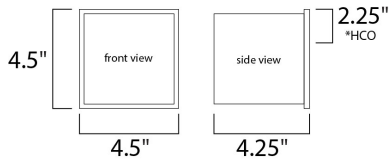

**PRODUCT DESCRIPTION**

\*height from center of outlet to the top of the fixture

**MEASUREMENTS**

DIMENSION : 4" W x 4" H x 4" Ext  
 MAX OAH : 4.33" W x 4.33" H  
 HANGING WEIGHT : 2.33 lb

**LAMPING**

INPUT VOLTAGE : 120-277V  
 LUMENS : 1,000 Rated (580 Del.)  
 BULB : 2 x 5W LED PCB Integrated , 10W Total  
 BULB INCLUDED : (Integrated)  
 DIMMABLE : Triac  
 CRI : 90 CRI  
 COLOR\_TEMP : 3000K  
 LIGHTING\_DIRECTION : Directional

**FINISHES OPTION**

-  Black (BK)
-  Bronze (BZ)
-  Satin Aluminum (SA)

**MATERIAL**

Aluminum

**RATINGS**

cETLus  
 Wet Location  
 ADA

**ADDITIONAL**

INSTALL UP/DOWN: Up  
 RATED LIFE 50000 Hours  
 OPERATING TEMPERATURE:  
 -20°C (-4°F), 40°C (104°F)