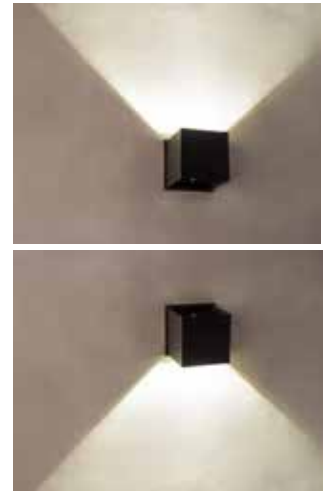

ALUMILUX | WALL SCONCE

E41308 | E41328

- ETL/cETL IP65
- LED 3000K, CRI 90+
- Wet Location
- Title 24 for outdoor use
- Adjustable plates control beam spread
- Up and down light

Job Name : _____
 Job Type : _____
 Quantity : _____
 Comments : _____

E41308

E41328

*ADA Version

PRODUCT DESCRIPTION

Bring the outdoors inside with our line of Architectural high quality interior and exterior wall sconces. European in design and machined out of blocks of solid Aluminum, these sconces have both the look and quality expected for the discriminate buyer. High powered LEDs create dramatic light effects and most are approved for wet location applications.

MEASUREMENT

MODEL	DIMENSION	HCO
E41308	4.5"W x 4.5"H x 4.25"EXT	2.25"
*E41328	7"W x 6"H x 2.75"EXT	3.00"

HANGING WEIGHT

MODEL	WEIGHT
E41308	2.09 LB
*E41328	4.84 LB

LAMPING

MODEL	BULB TYPE	CRI	INIT.	DEL	LUMENS	COL TEMP.	DIMMABLE	INPUT
E41308	(2) 3W LED (Integrated)	90+	420	316	3000K	No	120V	
*E41328	(2) 3W LED (Integrated)	90+	420	344	3000K	No	120V	

FINISHES OPTIONS:

- E41308 Bronze (BZ)
Satin Aluminum (SA)
- *E41328 White (WT)
Satin Aluminum (SA)

MATERIAL:

Aluminum

AVAILABLE SIZES:

4.5" | 7"

RATINGS:

ETL cETL IP65
 Wet Location
 Title 24 (For Outdoor use)
 ADA* Option (For E41328)