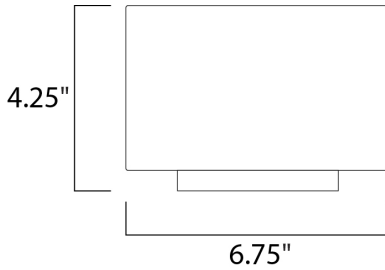

PRODUCT DESCRIPTION

MEASUREMENTS

DIMENSION : 6.75" W x 4.25" H x 1.75" Ext
 MAX OAH : 4.25" W x 4.25" H
 HANGING WEIGHT : 2.11 lb

LAMPING

INPUT VOLTAGE : 120V
 LUMENS : 750 Rated (510 Del.)
 BULB : 2 x 5W LED PCB Integrated , 10W Total
 BULB INCLUDED : (Integrated)
 DIMMABLE : Triac
 CRI : 90 CRI
 COLOR_TEMP : 3000K
 LIGHTING_DIRECTION : Directional