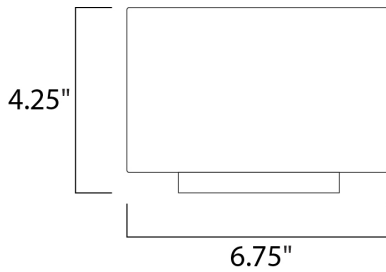

**PRODUCT DESCRIPTION**

**MEASUREMENTS**

DIMENSION : 6.75" W x 4.25" H x 1.75" Ext  
 MAX OAH : 4.25" W x 4.25" H  
 HANGING WEIGHT : 2.11 lb

**LAMPING**

INPUT VOLTAGE : 120V  
 LUMENS : 750 Rated (510 Del.)  
 BULB : 2 x 5W LED PCB Integrated , 10W Total  
 BULB INCLUDED : (Integrated)  
 DIMMABLE : Triac  
 CRI : 90 CRI  
 COLOR\_TEMP : 3000K  
 LIGHTING\_DIRECTION : Directional

**FINISHES OPTION**

-  Black (BK)
-  Bronze (BZ)
-  Satin Aluminum (SA)

**MATERIAL**

Aluminum + Acrylic

**RATINGS**

cETLus  
 Wet Location  
 ADA

**ADDITIONAL**

INSTALL UP/DOWN: Up  
 RATED LIFE 50000 Hours  
 OPERATING TEMPERATURE:  
 -20°C (-4°F), 40°C (104°F)