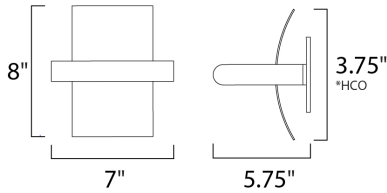

PRODUCT DESCRIPTION

*height from center of outlet to the top of the fixture

MEASUREMENTS

DIMENSION : 7" W x 8" H x 5.75" Ext
 MAX OAH :
 HANGING WEIGHT : 2.64 lb

LAMPING

INPUT VOLTAGE : 120V
 LUMENS : 350 Rated (140 Del.)
 BULB : 1 x 6W LED PCB Integrated , 6W Total
 BULB INCLUDED : (Integrated)
 DIMMABLE : No
 CRI : 80+ CRI
 COLOR_TEMP : 3000K
 LIGHTING_DIRECTION : Indirect

FINISHES OPTION

 White (WT)

MATERIAL

Aluminum

RATINGS

cETLus
 Location

ADDITIONAL

RATED LIFE 5000 Hours
 OPERATING TEMPERATURE:
 -20°C (-4°F), 40°C (104°F)