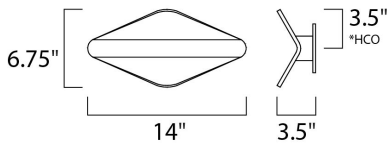

PRODUCT DESCRIPTION

*height from center of outlet to the top of the fixture

MEASUREMENTS

DIMENSION : 14" W x 6.75" H x 3.5" Ext
 MAX OAH :
 HANGING WEIGHT : 1.8 lb

LAMPING

INPUT VOLTAGE : 120V
 LUMENS : 420 Rated (428 Del.)
 BULB : 2 x 3W LED PCB Integrated , 6W Total
 BULB INCLUDED : (Integrated)
 DIMMABLE : No
 CRI : 80+ CRI
 COLOR_TEMP : 3000K
 LIGHTING_DIRECTION : Down