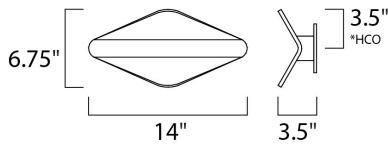

PRODUCT DESCRIPTION

*height from center of outlet to the top of the fixture

MEASUREMENTS

DIMENSION : 14" W x 6.75" H x 3.5" Ext
 MAX OAH :
 HANGING WEIGHT : 1.8 lb

LAMPING

INPUT VOLTAGE : 120V
 LUMENS : 420 Rated (428 Del.)
 BULB : 2 x 3W LED PCB Integrated , 6W Total
 BULB INCLUDED : (Integrated)
 DIMMABLE : No
 CRI : 80+ CRI
 COLOR_TEMP : 3000K
 LIGHTING_DIRECTION : Down

FINISHES OPTION

 Bronze (BZ)

MATERIAL

Aluminum

RATINGS

cETLus
 Location
 ADA

ADDITIONAL

INSTALL UP/DOWN: Down
 OPERATING TEMPERATURE:
 -20°C (-4°F), 40°C (104°F)
 PHOTOMETRIC: Report Found Online