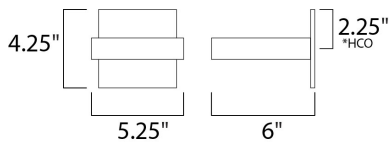

PRODUCT DESCRIPTION

*height from center of outlet to the top of the fixture

MEASUREMENTS

DIMENSION : 5.25" W x 4.25" H x 6" Ext
 MAX OAH :
 HANGING WEIGHT : 1.8 lb

LAMPING

INPUT VOLTAGE : 120V
 LUMENS : 210 Rated (91 Del.)
 BULB : 1 x 3W LED PCB Integrated , 3W Total
 BULB INCLUDED : (Integrated)
 DIMMABLE : No
 CRI : 80+ CRI
 COLOR_TEMP : 3000K
 LIGHTING_DIRECTION : Indirect

FINISHES OPTION

-  Bronze (BZ)
-  Satin Aluminum (SA)

MATERIAL

Aluminum

RATINGS

cETLus
 Wet Location

ADDITIONAL

INSTALL UP/DOWN: All
 OPERATING TEMPERATURE:
 -20°C (-4°F), 40°C (104°F)