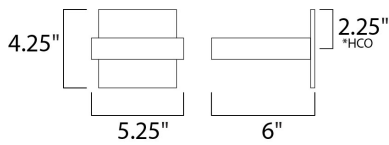

**PRODUCT DESCRIPTION**

\*height from center of outlet to the top of the fixture

**MEASUREMENTS**

DIMENSION : 5.25" W x 4.25" H x 6" Ext  
 MAX OAH :  
 HANGING WEIGHT : 1.8 lb

**LAMPING**

INPUT VOLTAGE : 120V  
 LUMENS : 210 Rated (91 Del.)  
 BULB : 1 x 3W LED PCB Integrated , 3W Total  
 BULB INCLUDED : (Integrated)  
 DIMMABLE : No  
 CRI : 80+ CRI  
 COLOR\_TEMP : 3000K  
 LIGHTING\_DIRECTION : Indirect

**FINISHES OPTION**

-  Bronze (BZ)
-  Satin Aluminum (SA)

**MATERIAL**

Aluminum

**RATINGS**

cETLus  
 Location

**ADDITIONAL**

INSTALL UP/DOWN: All  
 OPERATING TEMPERATURE:  
 -20°C (-4°F), 40°C (104°F)