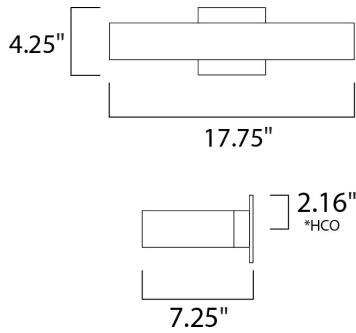

PRODUCT DESCRIPTION

*height from center of outlet to the top of the fixture

MEASUREMENTS

DIMENSION : 17.75" W x 4.25" H x 7.25" Ext
 MAX OAH :
 HANGING WEIGHT : 3.4 lb

LAMPING

INPUT VOLTAGE : 120V
 LUMENS : 560 Rated (547 Del.)
 BULB : 27 x .3W LED PCB Integrated , 8W Total
 BULB INCLUDED : (Integrated)
 DIMMABLE : No
 CRI : 80+ CRI
 COLOR_TEMP : 3000K
 LIGHTING_DIRECTION : Indirect

FINISHES OPTION

 Bronze (BZ)

MATERIAL

Aluminum

RATINGS

cETLus
 Location

ADDITIONAL

INSTALL UP/DOWN: All
 OPERATING TEMPERATURE:
 -20°C (-4°F), 40°C (104°F)