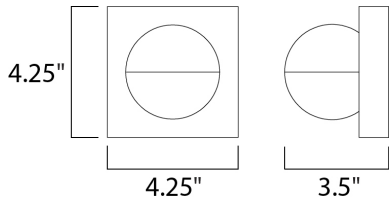

**PRODUCT DESCRIPTION**

**MEASUREMENTS**

DIMENSION : 4.25" W x 4.25" H x 3.5" Ext  
 MAX OAH : 4.25" W x 1" H  
 HANGING WEIGHT : 1.65 lb

**LAMPING**

INPUT VOLTAGE : 120V  
 LUMENS : 280 Rated (140 Del.)  
 BULB : 1 x 4W LED PCB Integrated , 4W Total  
 BULB INCLUDED : (Integrated)  
 DIMMABLE : Electronic Low Voltage (ELV)  
 CRI : 90+ CRI  
 COLOR\_TEMP : 3000K  
 LIGHTING\_DIRECTION : Directional