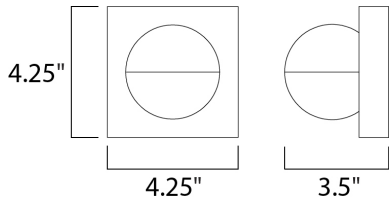

**PRODUCT DESCRIPTION**

**MEASUREMENTS**

DIMENSION : 4.25" W x 4.25" H x 3.5" Ext  
 MAX OAH : 4.25" W x 4.25" H  
 HANGING WEIGHT : 1.65 lb

**LAMPING**

INPUT VOLTAGE : 120V  
 LUMENS : 280 Rated (140 Del.)  
 BULB : 1 x 4W LED PCB Integrated , 4W Total  
 BULB INCLUDED : (Integrated)  
 DIMMABLE : Triac  
 CRI : 90 CRI  
 COLOR\_TEMP : 3000K  
 LIGHTING\_DIRECTION : Directional

**FINISHES OPTION**

-  Black (BK)
-  Satin Aluminum (SA)
-  White (WT)

**MATERIAL**

Aluminum + Acrylic

**RATINGS**

cETLus  
 Wet Location  
 ADA

**ADDITIONAL**

INSTALL UP/DOWN: Any  
 RATED LIFE 50000 Hours  
 OPERATING TEMPERATURE:  
 -20°C (-4°F), 40°C (104°F)