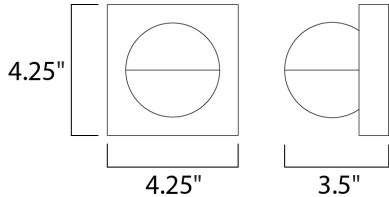

PRODUCT DESCRIPTION

MEASUREMENTS

DIMENSION : 4.25" W x 4.25" H x 3.5" Ext
 MAX OAH : 4.25" W x 4.25" H
 HANGING WEIGHT : 1.65 lb

LAMPING

INPUT VOLTAGE : 120V
 LUMENS : 280 Rated (140 Del.)
 BULB : 1 x 4W LED PCB Integrated , 4W Total
 BULB INCLUDED : (Integrated)
 DIMMABLE : Triac
 CRI : 90 CRI
 COLOR_TEMP : 3000K
 LIGHTING_DIRECTION : Directional

FINISHES OPTION

-  Black (BK)
-  Satin Aluminum (SA)
-  White (WT)

MATERIAL

Aluminum + Acrylic

RATINGS

cETLus
 Wet Location
 ADA

ADDITIONAL

INSTALL UP/DOWN: Any
 RATED LIFE 50000 Hours
 OPERATING TEMPERATURE:
 -20°C (-4°F), 40°C (104°F)