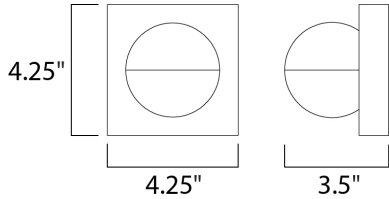

PRODUCT DESCRIPTION

MEASUREMENTS

DIMENSION : 4.25" W x 4.25" H x 3.5" Ext
 MAX OAH : 4.25" W x 4.25" H
 HANGING WEIGHT : 1.65 lb

LAMPING

INPUT VOLTAGE : 120V
 LUMENS : 280 Rated (140 Del.)
 BULB : 1 x 4W LED PCB Integrated , 4W Total
 BULB INCLUDED : (Integrated)
 DIMMABLE : Triac
 CRI : 90 CRI
 COLOR_TEMP : 3000K
 LIGHTING_DIRECTION : Directional