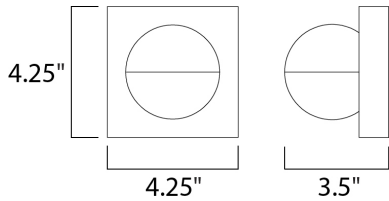

PRODUCT DESCRIPTION

MEASUREMENTS

DIMENSION : 4.25" W x 4.25" H x 3.5" Ext
 MAX OAH : 4.25" W x 1" H
 HANGING WEIGHT : 1.65 lb

LAMPING

INPUT VOLTAGE : 120V
 LUMENS : 280 Rated (140 Del.)
 BULB : 1 x 4W LED PCB Integrated , 4W Total
 BULB INCLUDED : (Integrated)
 DIMMABLE : Electronic Low Voltage (ELV)
 CRI : 90+ CRI
 COLOR_TEMP : 3000K
 LIGHTING_DIRECTION : Directional