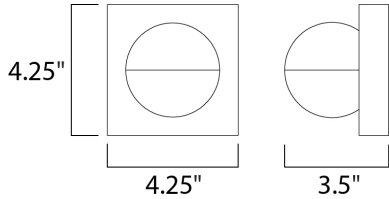

PRODUCT DESCRIPTION

MEASUREMENTS

DIMENSION : 4.25" W x 4.25" H x 3.5" Ext
 MAX OAH : 4.25" W x 1" H
 HANGING WEIGHT : 1.65 lb

LAMPING

INPUT VOLTAGE : 120V
 LUMENS : 280 Rated (140 Del.)
 BULB : 1 x 4W LED PCB Integrated , 4W Total
 BULB INCLUDED : (Integrated)
 DIMMABLE : Electronic Low Voltage (ELV)
 CRI : 90+ CRI
 COLOR_TEMP : 3000K
 LIGHTING_DIRECTION : Directional