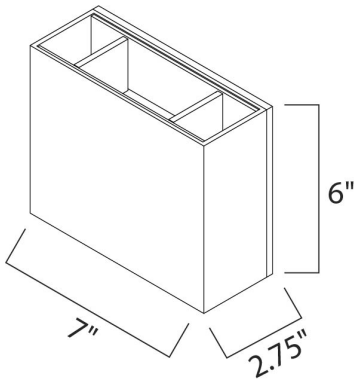

**PRODUCT DESCRIPTION**

**MEASUREMENTS**

DIMENSION : 7" W x 6" H x 2.75" Ext  
 MAX OAH : 2.75" OAH 6" W x 0.28" H  
 HANGING WEIGHT : 4.84 lb

**LAMPING**

INPUT VOLTAGE : 120V  
 LUMENS : 420 Rated (344 Del.)  
 BULB : 2 x 3W LED PCB Integrated , 6W Total  
 BULB INCLUDED : (Integrated)  
 DIMMABLE : Triac CL  
 CRI : 90+ CRI  
 COLOR\_TEMP : 3000K  
 LIGHTING\_DIRECTION : Directional

**FINISHES OPTION**

-  Satin Aluminum (SA)
-  White (WT)

**MATERIAL**

Aluminum, Glass

**RATINGS**

cETLus  
 Wet Location  
 ADA

**ADDITIONAL**

INSTALL UP/DOWN: Up  
 RATED LIFE 50000 Hours  
 OPERATING TEMPERATURE:  
 -20°C (-4°F), 40°C (104°F)