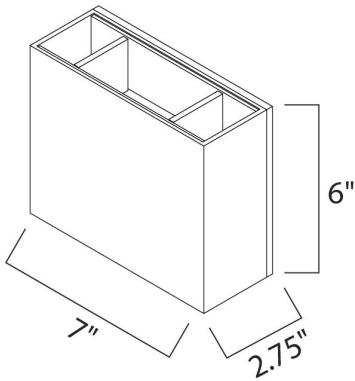

PRODUCT DESCRIPTION

MEASUREMENTS

DIMENSION : 7" W x 6" H x 2.75" Ext
 MAX OAH : 2.75" OAH 6" W x 0.28" H
 HANGING WEIGHT : 4.84 lb

LAMPING

INPUT VOLTAGE : 120V
 LUMENS : 420 Rated (344 Del.)
 BULB : 2 x 3W LED PCB Integrated , 6W Total
 BULB INCLUDED : (Integrated)
 DIMMABLE : Triac CL
 CRI : 90+ CRI
 COLOR_TEMP : 3000K
 LIGHTING_DIRECTION : Directional

FINISHES OPTION

-  Satin Aluminum (SA)
-  White (WT)

MATERIAL

Aluminum, Glass

RATINGS

cETLus
 Wet Location
 ADA

ADDITIONAL

INSTALL UP/DOWN: Up
 RATED LIFE 50000 Hours
 OPERATING TEMPERATURE:
 -20°C (-4°F), 40°C (104°F)