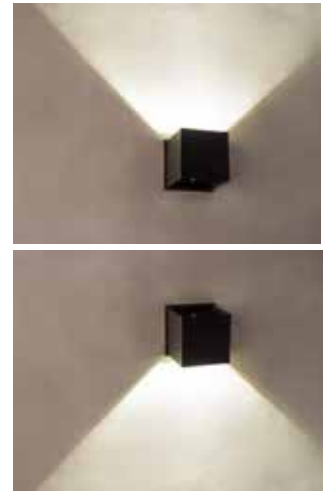

ALUMILUX | WALL SCONCE

E41308 | E41328

- ETL/cETL IP65
- LED 3000K, CRI 90+
- Wet Location
- Title 24 for outdoor use
- Adjustable plates control beam spread
- Up and down light

Job Name : _____
 Job Type : _____
 Quantity : _____
 Comments : _____

E41308

E41328

*ADA Version

PRODUCT DESCRIPTION

Bring the outdoors inside with our line of Architectural high quality interior and exterior wall sconces. European in design and machined out of blocks of solid Aluminum, these sconces have both the look and quality expected for the discriminate buyer. High powered LEDs create dramatic light effects and most are approved for wet location applications.

MEASUREMENT

MODEL	DIMENSION	HCO
E41308	4.5"W x 4.5"H x 4.25"EXT	2.25"
*E41328	7"W x 6"H x 2.75"EXT	3.00"

HANGING WEIGHT

HCO	WEIGHT
2.25"	2.09 LB
3.00"	4.84 LB

LAMPING

MODEL	BULB TYPE	CRI	INIT.	DEL	LUMENS	COL TEMP.	DIMMABLE	INPUT
E41308	(2) 3W LED (Integrated)	90+	420	316	3000K	No	120V	
*E41328	(2) 3W LED (Integrated)	90+	420	344	3000K	No	120V	

FINISHES OPTIONS:

E41308 Bronze (BZ)
 Satin Aluminum (SA)

*E41328 White (WT)
 Satin Aluminum (SA)

MATERIAL:

Aluminum

AVAILABLE SIZES:

4.5" | 7"

RATINGS: