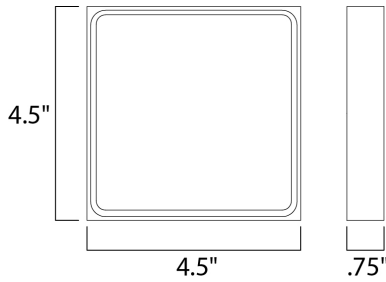

**PRODUCT DESCRIPTION**

**MEASUREMENTS**

DIMENSION : 4.5" W x 4.5" H x 0.75" Ext  
 BACK PLATE : 4.25" W x 4.25" H x 3.25" HCO  
 HANGING WEIGHT : 0.72 lb

**LAMPING**

INPUT VOLTAGE : 120V  
 LUMENS : 560 Rated (180 Del.)  
 BULB : 1 x 8W LED PCB Integrated , 8W Total  
 BULB INCLUDED : (Integrated)  
 DIMMABLE : Triac  
 CRI : 90 CRI  
 COLOR\_TEMP : 3000K  
 LIGHTING\_DIRECTION : Omni