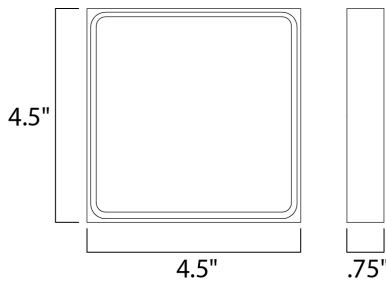

PRODUCT DESCRIPTION

MEASUREMENTS

DIMENSION : 4.5" W x 4.5" H x 0.75" Ext
 BACK PLATE : 4.5" W x 0.75" H x 3.25" HCO
 HANGING WEIGHT : 0.72 lb

LAMPING

INPUT VOLTAGE : 120V
 LUMENS : 560 Rated (70 Del.)
 BULB : 1 x 8W LED PCB Integrated , 8W Total
 BULB INCLUDED : (Integrated)
 DIMMABLE : Electronic Low Voltage (ELV)
 CRI : 90+ CRI
 COLOR_TEMP : 3000K

FINISHES OPTION

-  Black (BK)
-  Satin Aluminum (SA)
-  White (WT)

MATERIAL

Aluminum, Acrylic

RATINGS

cETLus
 Wet Location
 ADA

ADDITIONAL

INSTALL UP/DOWN: Any
 OPERATING TEMPERATURE:
 -20°C (-4°F), 40°C (104°F)