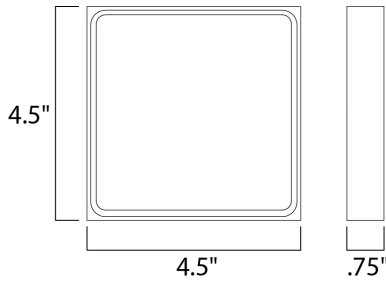

PRODUCT DESCRIPTION

MEASUREMENTS

DIMENSION : 4.5" W x 4.5" H x 0.75" Ext
 BACK PLATE : 4.5" W x 0.75" H x 3.25" HCO
 HANGING WEIGHT : 0.72 lb

LAMPING

INPUT VOLTAGE : 120V
 LUMENS : 560 Rated (70 Del.)
 BULB : 1 x 8W LED PCB Integrated , 8W Total
 BULB INCLUDED : (Integrated)
 DIMMABLE : Electronic Low Voltage (ELV)
 CRI : 90+ CRI
 COLOR_TEMP : 3000K

FINISHES OPTION

-  Black (BK)
-  Satin Aluminum (SA)
-  White (WT)

MATERIAL

Aluminum, Acrylic

RATINGS

cETLus
 Wet Location
 ADA

ADDITIONAL

INSTALL UP/DOWN: Any
 OPERATING TEMPERATURE:
 -20°C (-4°F), 40°C (104°F)