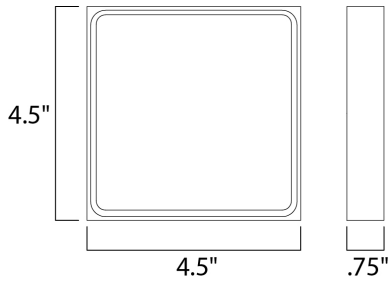

PRODUCT DESCRIPTION

MEASUREMENTS

DIMENSION : 4.5" W x 4.5" H x 0.75" Ext
 BACK PLATE : 4.25" W x 4.25" H x 3.25" HCO
 HANGING WEIGHT : 0.72 lb

LAMPING

INPUT VOLTAGE : 120V
 LUMENS : 560 Rated (180 Del.)
 BULB : 1 x 8W LED PCB Integrated , 8W Total
 BULB INCLUDED : (Integrated)
 DIMMABLE : Triac
 CRI : 90 CRI
 COLOR_TEMP : 3000K
 LIGHTING_DIRECTION : Omni