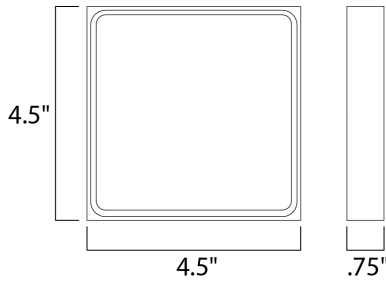

PRODUCT DESCRIPTION

MEASUREMENTS

DIMENSION : 4.5" W x 4.5" H x 0.75" Ext
 BACK PLATE : 4.25" W x 4.25" H x 3.25" HCO
 HANGING WEIGHT : 0.72 lb

LAMPING

INPUT VOLTAGE : 120V
 LUMENS : 560 Rated (180 Del.)
 BULB : 1 x 8W LED PCB Integrated , 8W Total
 BULB INCLUDED : (Integrated)
 DIMMABLE : Triac
 CRI : 90 CRI
 COLOR_TEMP : 3000K
 LIGHTING_DIRECTION : Omni