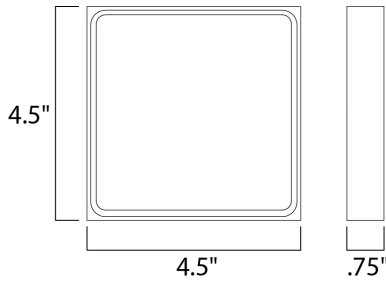

**PRODUCT DESCRIPTION**

**MEASUREMENTS**

DIMENSION : 4.5" W x 4.5" H x 0.75" Ext  
 BACK PLATE : 4.5" W x 0.75" H x 3.25" HCO  
 HANGING WEIGHT : 0.72 lb

**LAMPING**

INPUT VOLTAGE : 120V  
 LUMENS : 560 Rated (70 Del.)  
 BULB : 1 x 8W LED PCB Integrated , 8W Total  
 BULB INCLUDED : (Integrated)  
 DIMMABLE : Electronic Low Voltage (ELV)  
 CRI : 90+ CRI  
 COLOR\_TEMP : 3000K

**FINISHES OPTION**

-  Black (BK)
-  Satin Aluminum (SA)
-  White (WT)

**MATERIAL**

Aluminum, Acrylic

**RATINGS**

cETLus  
 Wet Location  
 ADA

**ADDITIONAL**

INSTALL UP/DOWN: Any  
 OPERATING TEMPERATURE:  
 -20°C (-4°F), 40°C (104°F)