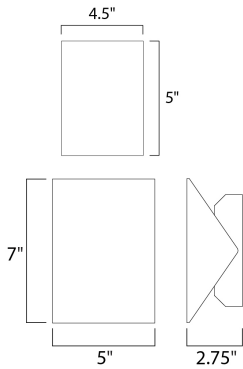

**PRODUCT DESCRIPTION**

**MEASUREMENTS**

DIMENSION : 5" W x 7" H x 2.75" Ext  
 BACK PLATE : 5" W x 5" H x 3.5" HCO  
 HANGING WEIGHT : 2.99 lb

**LAMPING**

INPUT VOLTAGE : 120V  
 LUMENS : 560 Rated (170 Del.)  
 BULB : 1 x 8W LED PCB Integrated , 8W Total  
 BULB INCLUDED : (Integrated)  
 DIMMABLE : Yes  
 CRI : 90+ CRI  
 COLOR\_TEMP : 3000K  
 LIGHTING\_DIRECTION : Directional

**FINISHES OPTION**

-  Black (BK)
-  Satin Aluminum (SA)
-  White (WT)

**MATERIAL**

Aluminum

**RATINGS**

cETLus  
 Wet Location  
 ADA

**ADDITIONAL**

INSTALL UP/DOWN: Any  
 OPERATING TEMPERATURE:  
 -20°C (-4°F), 40°C (104°F)