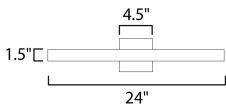

PRODUCT DESCRIPTION

MEASUREMENTS

DIMENSION : 4.5" W x 24" H x 2.25" Ext
 BACK PLATE : 4.5" W x 4.5" H x 12" HCO
 HANGING WEIGHT : 2.42 lb

LAMPING

INPUT VOLTAGE : 120V
 LUMENS : 1,300 Rated (1,040 Del.)
 BULB : 2 x 6.5W LED LED , 13W Total
 BULB INCLUDED : (Integrated)
 DIMMABLE : ELV
 CRI : 90 CRI
 COLOR_TEMP : 3000K
 LIGHTING_DIRECTION : Directional

FINISHES OPTION

-  Black (BK)
-  Bronze (BZ)
-  Satin Aluminum (SA)

MATERIAL

Aluminum

RATINGS

cETLus
 Wet Location
 ADA

ADDITIONAL

INSTALL UP/DOWN: Any
 RATED LIFE 40000 Hours
 OPERATING TEMPERATURE:
 -20°C (-4°F), 40°C (104°F)