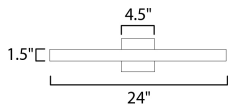

PRODUCT DESCRIPTION

MEASUREMENTS

DIMENSION : 4.5" W x 24" H x 2.25" Ext
 BACK PLATE : 4.5" W x 4.5" H x 12" HCO
 HANGING WEIGHT : 2.42 lb

LAMPING

INPUT VOLTAGE : 120V
 LUMENS : 1,300 Rated (1,040 Del.)
 BULB : 2 x 6.5W LED LED , 13W Total
 BULB INCLUDED : (Integrated)
 DIMMABLE : ELV
 CRI : 90 CRI
 COLOR_TEMP : 3000K
 LIGHTING_DIRECTION : Directional

FINISHES OPTION

-  Black (BK)
-  Bronze (BZ)
-  Satin Aluminum (SA)

MATERIAL

Aluminum

RATINGS

cETLus
 Wet Location
 ADA

ADDITIONAL

INSTALL UP/DOWN: Any
 RATED LIFE 40000 Hours
 OPERATING TEMPERATURE:
 -20°C (-4°F), 40°C (104°F)