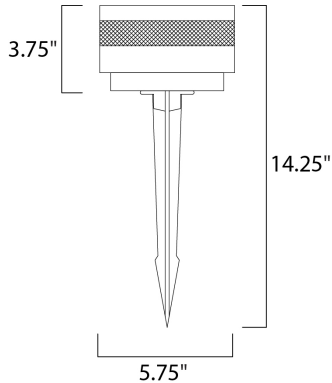

**MEASUREMENTS**

DIMENSION : 5.75" L x 5.75" W x 3.75" H  
 CANOPY : 3.5" W x 0.75" H x 4.75" L  
 HANGING WEIGHT : 4.862 lb

**LAMPING**

INPUT VOLTAGE : 12V  
 LUMENS : 840 Rated (220 Del.)  
 BULB : 4 x 3W LED 12V PCB , 12W Total  
 BULB INCLUDED : (Integrated)  
 DIMMABLE : No  
 CRI : 90+ CRI  
 COLOR\_TEMP : 3000K

**FINISHES OPTION**

 Black (BK)

**MATERIAL**

Aluminum, Acrylic

**RATINGS**

cETLus  
 Wet Location

**ADDITIONAL**

OPERATING TEMPERATURE:  
 -20°C (-4°F), 40°C (104°F)