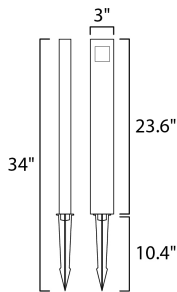

MEASUREMENTS

DIMENSION : 3" W x 34" H
 HANGING WEIGHT : 4.895 lb

LAMPING

INPUT VOLTAGE : 12V
 LUMENS : 210 Rated
 BULB : 1 x 3W LED PCB Integrated , 3W Total
 BULB INCLUDED : (Integrated)
 DIMMABLE : No
 CRI : 80+ CRI
 COLOR_TEMP : 3000K