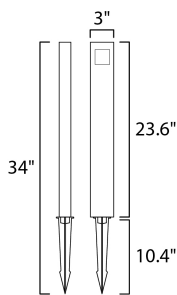

MEASUREMENTS

DIMENSION : 3" W x 34" H
 HANGING WEIGHT : 4.895 lb

LAMPING

INPUT VOLTAGE : 12V
 LUMENS : 210 Rated
 BULB : 1 x 3W LED PCB Integrated , 3W Total
 BULB INCLUDED : (Integrated)
 DIMMABLE : No
 CRI : 80+ CRI
 COLOR_TEMP : 3000K