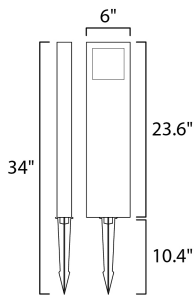

**FINISHES OPTION**

-  Bronze (BZ)
-  Satin Aluminum (SA)

**MATERIAL**

Aluminum

**RATINGS**

cETLus  
Wet Location

**ADDITIONAL**

RATED LIFE 35000 Hours  
OPERATING TEMPERATURE:  
-20°C (-4°F), 40°C (104°F)

PHOTOMETRIC: Report Found Online

**MEASUREMENTS**

DIMENSION : 6" W x 34" H  
HANGING WEIGHT : 4 lb

**LAMPING**

INPUT VOLTAGE : 12V  
LUMENS : 420 Rated (216 Del.)  
BULB : 1 x 6W LED PCB Integrated , 6W Total  
BULB INCLUDED : (Integrated)  
DIMMABLE : No  
CRI : 80+ CRI  
COLOR\_TEMP : 3000K