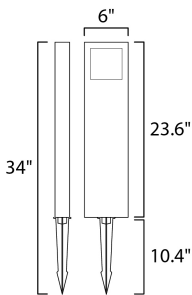

**MEASUREMENTS**

DIMENSION : 6" W x 34" H  
 HANGING WEIGHT : 4 lb

**LAMPING**

INPUT VOLTAGE : 12V  
 LUMENS : 420 Rated (216 Del.)  
 BULB : 1 x 6W LED PCB Integrated , 6W Total  
 BULB INCLUDED : (Integrated)  
 DIMMABLE : No  
 CRI : 80+ CRI  
 COLOR\_TEMP : 3000K