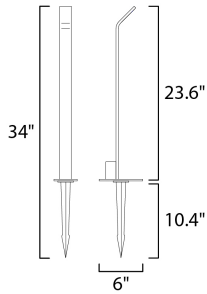

MEASUREMENTS

DIMENSION : 6" W x 23.5" H
 HANGING WEIGHT : 3.52 lb

LAMPING

INPUT VOLTAGE : 12V
 LUMENS : 210 Rated (203 Del.)
 BULB : 1 x 3W LED PCB Integrated , 3W Total
 BULB INCLUDED : (Integrated)
 DIMMABLE : No
 CRI : 80+ CRI
 COLOR_TEMP : 3000K

FINISHES OPTION

-  Bronze (BZ)
-  Satin Aluminum (SA)

MATERIAL

Aluminum

RATINGS

cETLus
 Wet Location

ADDITIONAL

BEAM SPREAD: 360
 RATED LIFE 35000 Hours
 OPERATING TEMPERATURE:
 -20°C (-4°F), 40°C (104°F)