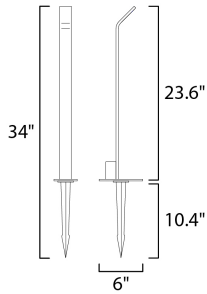

**MEASUREMENTS**

DIMENSION : 6" W x 23.5" H  
 HANGING WEIGHT : 3.52 lb

**LAMPING**

INPUT VOLTAGE : 12V  
 LUMENS : 210 Rated (203 Del.)  
 BULB : 1 x 3W LED PCB Integrated , 3W Total  
 BULB INCLUDED : (Integrated)  
 DIMMABLE : No  
 CRI : 80+ CRI  
 COLOR\_TEMP : 3000K

**FINISHES OPTION**

-  Bronze (BZ)
-  Satin Aluminum (SA)

**MATERIAL**

Aluminum

**RATINGS**

cETLus  
 Wet Location

**ADDITIONAL**

BEAM SPREAD: 360  
 RATED LIFE 35000 Hours  
 OPERATING TEMPERATURE:  
 -20°C (-4°F), 40°C (104°F)