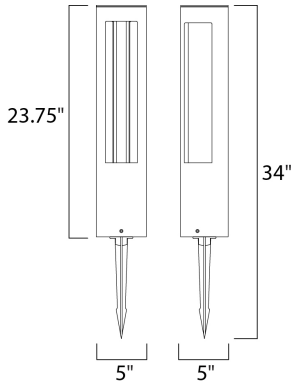

MEASUREMENTS

DIMENSION : 5" L x 5" W x 23.5" H
 CANOPY : 4.75" W x 1" H x 4.75" L
 HANGING WEIGHT : 4.18 lb

LAMPING

INPUT VOLTAGE : 12V
 LUMENS : 840 Rated (450 Del.)
 BULB : 1 x 12W LED 12V PCB , 12W Total
 BULB INCLUDED : (Integrated)
 DIMMABLE : No
 CRI : 90+ CRI
 COLOR_TEMP : 3000K