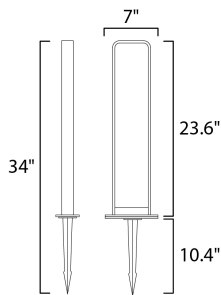

**FINISHES OPTION**

-  Bronze (BZ)
-  Satin Aluminum (SA)

**MATERIAL**

Aluminum

**RATINGS**

cETLus  
Location

**ADDITIONAL**

RATED LIFE 35000 Hours  
OPERATING TEMPERATURE:  
-20°C (-4°F), 40°C (104°F)

PHOTOMETRIC: Report Found Online

**MEASUREMENTS**

DIMENSION : 7" L x 3.25" W x 24" H  
HANGING WEIGHT : 4.2 lb

**LAMPING**

INPUT VOLTAGE : 12V  
LUMENS : 210 Rated (176 Del.)  
BULB : 1 x 3W LED LED , 3W Total  
BULB INCLUDED : (Integrated)  
DIMMABLE : No  
CRI : 80+ CRI  
COLOR\_TEMP : 3000K