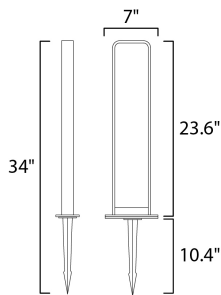

**MEASUREMENTS**

DIMENSION : 7" L x 3.25" W x 24" H  
 HANGING WEIGHT : 4.2 lb

**LAMPING**

INPUT VOLTAGE : 12V  
 LUMENS : 210 Rated (176 Del.)  
 BULB : 1 x 3W LED LED , 3W Total  
 BULB INCLUDED : (Integrated)  
 DIMMABLE : No  
 CRI : 80+ CRI  
 COLOR\_TEMP : 3000K

**FINISHES OPTION**

 Satin Aluminum (SA)

**MATERIAL**

Aluminum

**RATINGS**

cETLus  
 Wet Location

**ADDITIONAL**

RATED LIFE 35000 Hours  
 OPERATING TEMPERATURE:  
 -20°C (-4°F), 40°C (104°F)