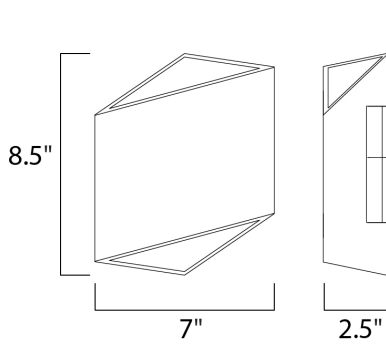

PRODUCT DESCRIPTION

MEASUREMENTS

DIMENSION : 7" W x 8.5" H x 2.5" Ext
 BACK PLATE : 4.5" W x 0.75" H x 4.25" HCO
 HANGING WEIGHT : 3.28 lb

LAMPING

INPUT VOLTAGE : 120V
 LUMENS : 490 Rated (460 Del.)
 BULB : 2 x 3.5W LED PCB Integrated , 7W Total
 BULB INCLUDED : (Integrated)
 DIMMABLE : Electronic Low Voltage (ELV)
 CRI : 90+ CRI
 COLOR_TEMP : 3000K

FINISHES OPTION

-  Black (BK)
-  Satin Aluminum (SA)
-  White (WT)

MATERIAL

Aluminum

RATINGS

cETLus
 Wet Location
 ADA

ADDITIONAL

INSTALL UP/DOWN: Up/Down
 OPERATING TEMPERATURE:
 -20°C (-4°F), 40°C (104°F)