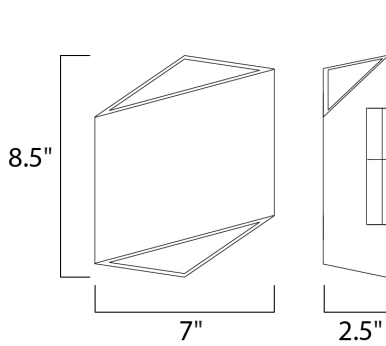

PRODUCT DESCRIPTION

MEASUREMENTS

DIMENSION : 7" W x 8.5" H x 2.5" Ext
 BACK PLATE : 4.5" W x 0.75" H x 4.25" HCO
 HANGING WEIGHT : 3.28 lb

LAMPING

INPUT VOLTAGE : 120V
 LUMENS : 490 Rated (460 Del.)
 BULB : 2 x 3.5W LED PCB Integrated , 7W Total
 BULB INCLUDED : (Integrated)
 DIMMABLE : Electronic Low Voltage (ELV)
 CRI : 90+ CRI
 COLOR_TEMP : 3000K

FINISHES OPTION

-  Black (BK)
-  Satin Aluminum (SA)
-  White (WT)

MATERIAL

Aluminum

RATINGS

cETLus
 Wet Location
 ADA

ADDITIONAL

INSTALL UP/DOWN: Up/Down
 OPERATING TEMPERATURE:
 -20°C (-4°F), 40°C (104°F)