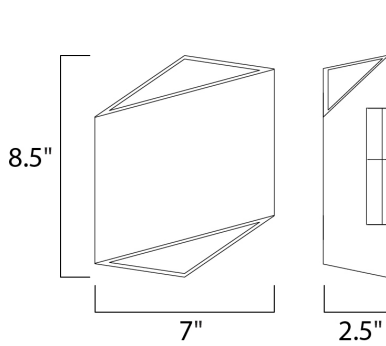

**PRODUCT DESCRIPTION**

**MEASUREMENTS**

DIMENSION : 7" W x 8.5" H x 2.5" Ext  
 BACK PLATE : 4.5" W x 0.75" H x 4.25" HCO  
 HANGING WEIGHT : 3.28 lb

**LAMPING**

INPUT VOLTAGE : 120V  
 LUMENS : 490 Rated (460 Del.)  
 BULB : 2 x 3.5W LED PCB Integrated , 7W Total  
 BULB INCLUDED : (Integrated)  
 DIMMABLE : Electronic Low Voltage (ELV)  
 CRI : 90+ CRI  
 COLOR\_TEMP : 3000K

**FINISHES OPTION**

-  Black (BK)
-  Satin Aluminum (SA)
-  White (WT)

**MATERIAL**

Aluminum

**RATINGS**

cETLus  
 Wet Location  
 ADA

**ADDITIONAL**

INSTALL UP/DOWN: Up/Down  
 OPERATING TEMPERATURE:  
 -20°C (-4°F), 40°C (104°F)