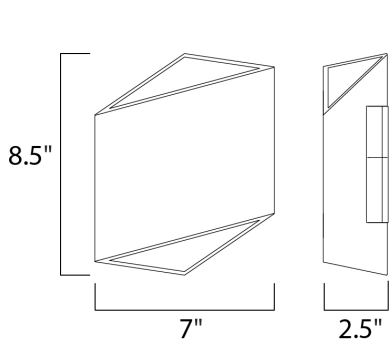

**PRODUCT DESCRIPTION**

**MEASUREMENTS**

DIMENSION : 7" W x 8.5" H x 2.5" Ext  
 BACK PLATE : 4.5" W x 0.75" H x 4.25" HCO  
 HANGING WEIGHT : 3.28 lb

**LAMPING**

INPUT VOLTAGE : 120V  
 LUMENS : 490 Rated (460 Del.)  
 BULB : 2 x 3.5W LED PCB Integrated , 7W Total  
 BULB INCLUDED : (Integrated)  
 DIMMABLE : Electronic Low Voltage (ELV)  
 CRI : 90+ CRI  
 COLOR\_TEMP : 3000K

**FINISHES OPTION**

-  Black (BK)
-  Satin Aluminum (SA)
-  White (WT)

**MATERIAL**

Aluminum

**RATINGS**

cETLus  
 Wet Location  
 ADA

**ADDITIONAL**

INSTALL UP/DOWN: Up/Down  
 OPERATING TEMPERATURE:  
 -20°C (-4°F), 40°C (104°F)