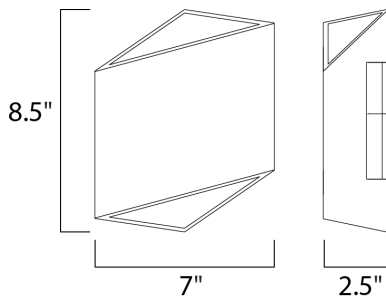

PRODUCT DESCRIPTION

MEASUREMENTS

DIMENSION : 7" W x 8.5" H x 2.5" Ext
 BACK PLATE : 4.5" W x 4.5" H x 4.25" HCO
 HANGING WEIGHT : 3.28 lb

LAMPING

INPUT VOLTAGE : 120V
 LUMENS : 560 Rated (460 Del.)
 BULB : 2 x 3.5W LED PCB Integrated , 7W Total
 BULB INCLUDED : (Integrated)
 DIMMABLE : Triac
 CRI : 90 CRI
 COLOR_TEMP : 3000K
 LIGHTING_DIRECTION : Up/Down