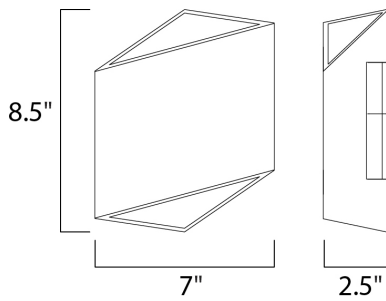

**PRODUCT DESCRIPTION**

**MEASUREMENTS**

DIMENSION : 7" W x 8.5" H x 2.5" Ext  
 BACK PLATE : 4.5" W x 4.5" H x 4.25" HCO  
 HANGING WEIGHT : 3.28 lb

**LAMPING**

INPUT VOLTAGE : 120V  
 LUMENS : 560 Rated (460 Del.)  
 BULB : 2 x 3.5W LED PCB Integrated , 7W Total  
 BULB INCLUDED : (Integrated)  
 DIMMABLE : Triac  
 CRI : 90 CRI  
 COLOR\_TEMP : 3000K  
 LIGHTING\_DIRECTION : Up/Down