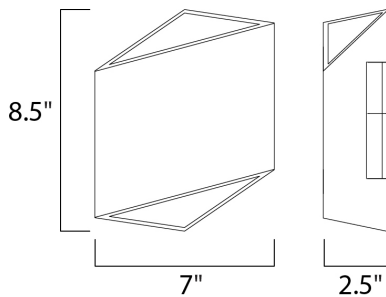

PRODUCT DESCRIPTION

MEASUREMENTS

DIMENSION : 7" W x 8.5" H x 2.5" Ext
 BACK PLATE : 4.5" W x 0.75" H x 4.25" HCO
 HANGING WEIGHT : 3.28 lb

LAMPING

INPUT VOLTAGE : 120V
 LUMENS : 490 Rated (460 Del.)
 BULB : 2 x 3.5W LED PCB Integrated , 7W Total
 BULB INCLUDED : (Integrated)
 DIMMABLE : Electronic Low Voltage (ELV)
 CRI : 90+ CRI
 COLOR_TEMP : 3000K