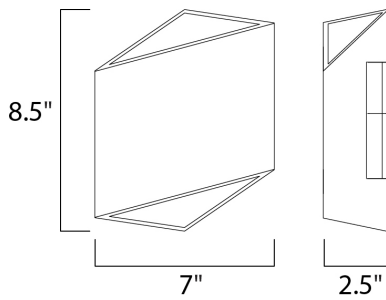

PRODUCT DESCRIPTION

MEASUREMENTS

DIMENSION : 7" W x 8.5" H x 2.5" Ext
 BACK PLATE : 4.5" W x 0.75" H x 4.25" HCO
 HANGING WEIGHT : 3.28 lb

LAMPING

INPUT VOLTAGE : 120V
 LUMENS : 490 Rated (460 Del.)
 BULB : 2 x 3.5W LED PCB Integrated , 7W Total
 BULB INCLUDED : (Integrated)
 DIMMABLE : Electronic Low Voltage (ELV)
 CRI : 90+ CRI
 COLOR_TEMP : 3000K