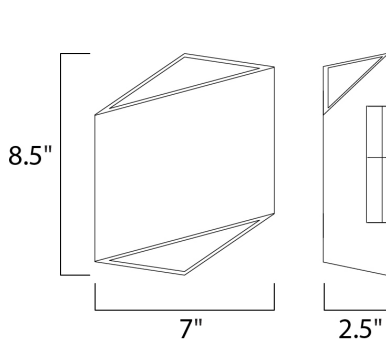

**PRODUCT DESCRIPTION**

**MEASUREMENTS**

DIMENSION : 7" W x 8.5" H x 2.5" Ext  
 BACK PLATE : 4.5" W x 0.75" H x 4.25" HCO  
 HANGING WEIGHT : 3.28 lb

**LAMPING**

INPUT VOLTAGE : 120V  
 LUMENS : 490 Rated (460 Del.)  
 BULB : 2 x 3.5W LED PCB Integrated , 7W Total  
 BULB INCLUDED : (Integrated)  
 DIMMABLE : Electronic Low Voltage (ELV)  
 CRI : 90+ CRI  
 COLOR\_TEMP : 3000K

**FINISHES OPTION**

-  Black (BK)
-  Satin Aluminum (SA)
-  White (WT)

**MATERIAL**

Aluminum

**RATINGS**

cETLus  
 Wet Location  
 ADA

**ADDITIONAL**

INSTALL UP/DOWN: Up/Down  
 OPERATING TEMPERATURE:  
 -20°C (-4°F), 40°C (104°F)