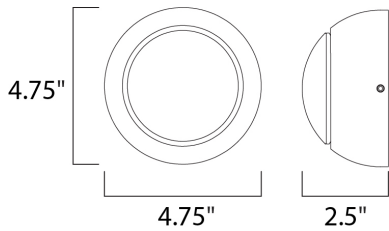

**PRODUCT DESCRIPTION**

**MEASUREMENTS**

DIMENSION : 4.75" W x 4.75" H x 2.5" Ext  
 BACK PLATE : 2.25" HCO  
 HANGING WEIGHT : 1.496 lb

**LAMPING**

INPUT VOLTAGE : 120V  
 LUMENS : 360 Rated (280 Del.)  
 BULB : 1 x 4W LED PCB Integrated , 4W Total  
 BULB INCLUDED : (Integrated)  
 DIMMABLE : ELV Or Triac CL  
 CRI : 90+ CRI  
 COLOR\_TEMP : 3000K  
 LIGHTING\_DIRECTION : Directional